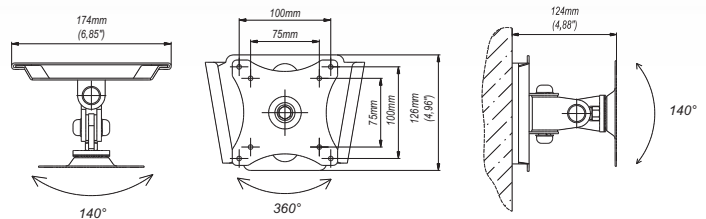

Features

- 1 **QUICK INSTALLATION**
easy installation of the product
- 2 **UNIVERSAL**
standard VESA 75x75, 100x100
- 3 **MINIMUM WALL DISTANCE**
only 124 mm

Technical Data

75x75 mm 100x100 mm	14"-26"	124 mm	min. 75x75 mm max. 100x100 mm
10 Kg	140°	140°	
360°			

Accessories

Series GDA

Trade Information

Index	Colour	Package	EAN
GD20c-B	■	■	5908252961191
GD20s-B	■	■	5908252961207

Package Dimensions [mm] (H x W x D)	200x140x140
Weight [Kg]	1,1